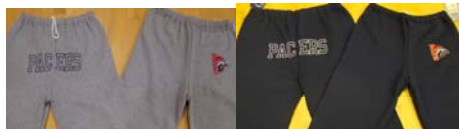

THE CORRAL

Order Form

SUPER FAN SHIRT

HOODIE SWEATSHIRT GRAY OR NAVY

FULL ZIP HOODIE SWEATSHIRT GRAY OR NAVY

This logo will be printed on the front

SHORTS (RED OR NAVY)

DAZZLE OR MESH

SWEATPANTS GRAY OR NAVY

BASEBALL CAP

1/4 ZIP JACKET

"PROPERTY OF" T-SHIRT NAVY OR GRAY

"PROPERTY OF" LONG SLEEVE T-SHIRT

The matching logos will be printed on long sleeve t-shirts

CHEERING
FOAM
HAND

18" TALL